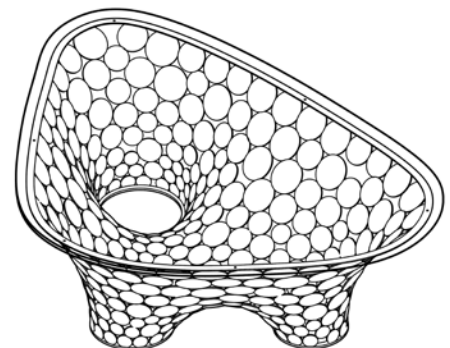

NEFOS

Coffee Table

Artist: Jason Kelly Johnson / Futureforms

Inspired by clouds and patterns found in nature, the **NEFOS Coffee Table** fuses hundreds of steel discs to produce an exuberant three-legged vaulted form. Artist Jason Kelly Johnson mixes creativity and innovative technical solutions to produce bespoke art and furniture that evokes dynamism and lightness. Fabricated in the artist's Northern California workshop, the NEFOS limited edition coffee table combines cutting edge digital craft with traditional metal working. The Artist's unique design and fabrication process ensures that each table is truly a one a kind work of art.

36" x 50" x 15.5" H

Finish Options: Stainless Steel, Graphite, Nickel, White

Glass: Clear, Grey, Bronze

Other Types: End Table, Console

Made in California | Signed and numbered by the Artist

e: nefos@futureforms.us | WWW.NEFOS.US