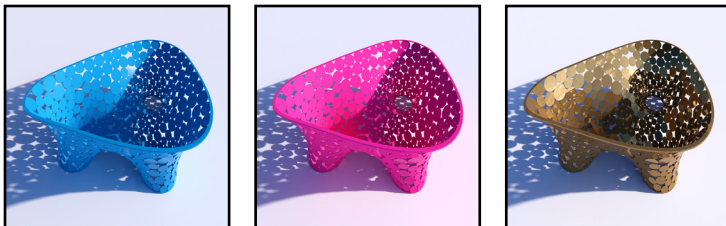

NEFOS

Nefos: Coffee Table
by Jason Kelly Johnson / Futureforms

Finish Options: Stainless, Graphite, Nickel, White, custom colors | Glass: Clear, Grey, Bronze

36" x 50" x 15.5" H | Made in California | Limited Edition